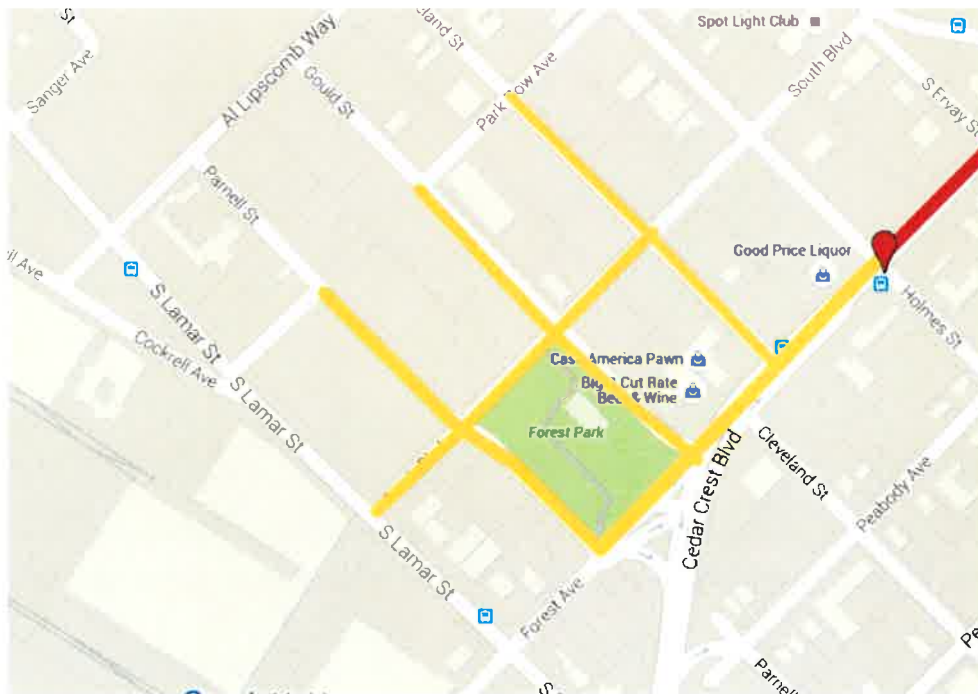

**The Dallas Martin Luther King Parade 2016—Monday, January 18 at 10AM**

PARADE ROUTE (RED) - Roadways closed from Holmes St to Robert B Cullum on MLK Blvd. from approx. 7AM—1:30PM

*\* Blue route for SMU drivers \* Shuttle will take you to parade start.*

PARADE STAGING (YELLOW) - Roadways closed from approx. 7AM—12:30PM