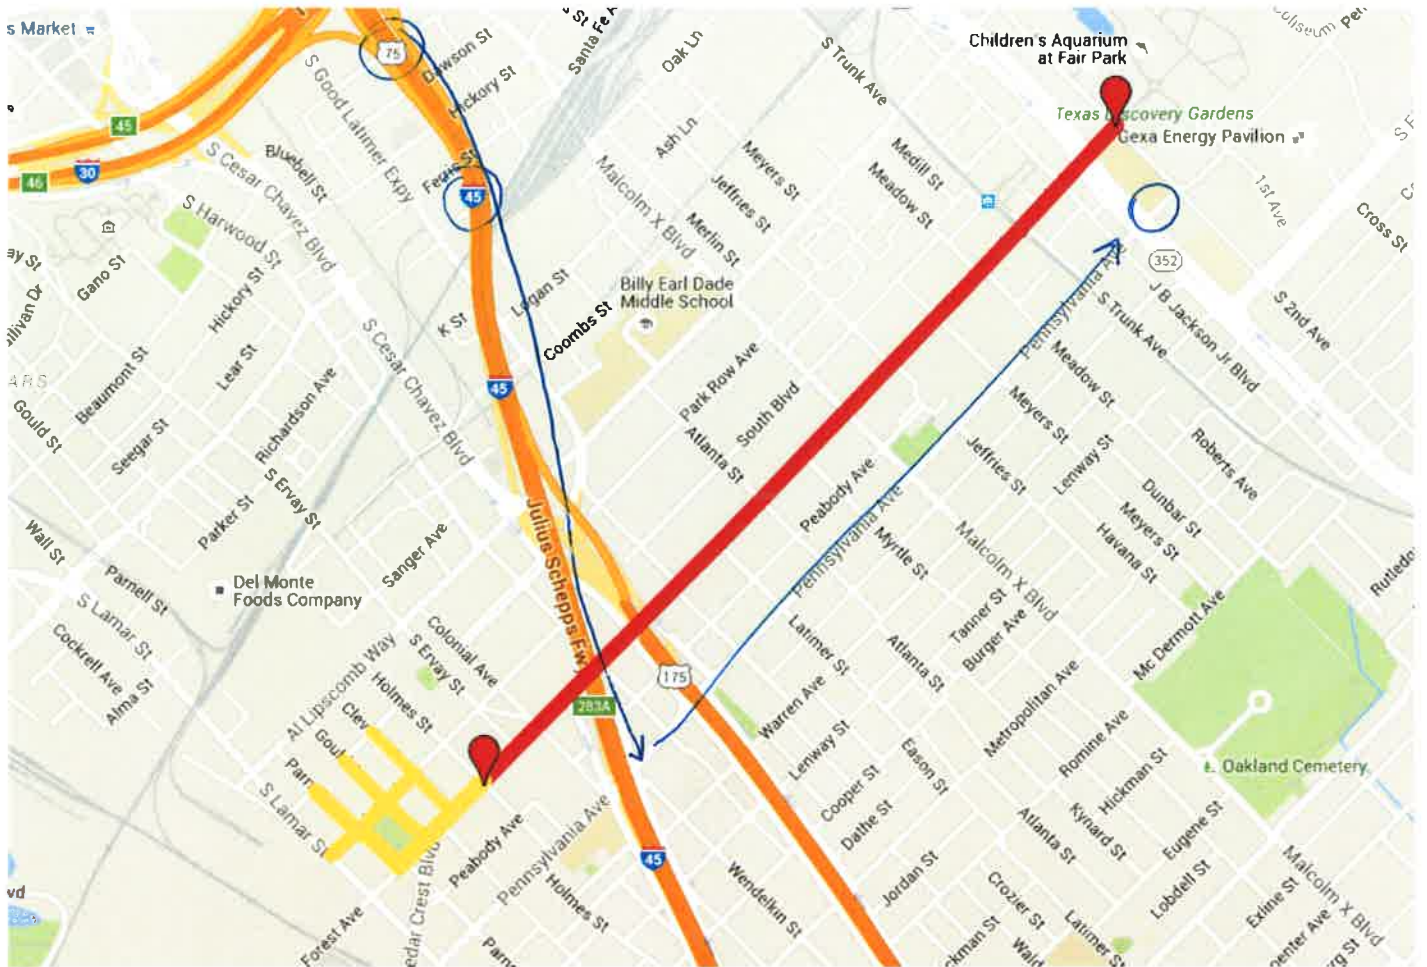

**The Dallas Martin Luther King Parade 2016—Monday, January 18 at 10AM**

PARADE ROUTE (RED) - Roadways closed from Holmes St to Robert B Cullum on MLK Blvd. from approx. 7AM—1:30PM

*\* Blue route for SMU drivers \* Shuttle will take you to parade start.*

PARADE STAGING (YELLOW) - Roadways closed from approx. 7AM—12:30PM