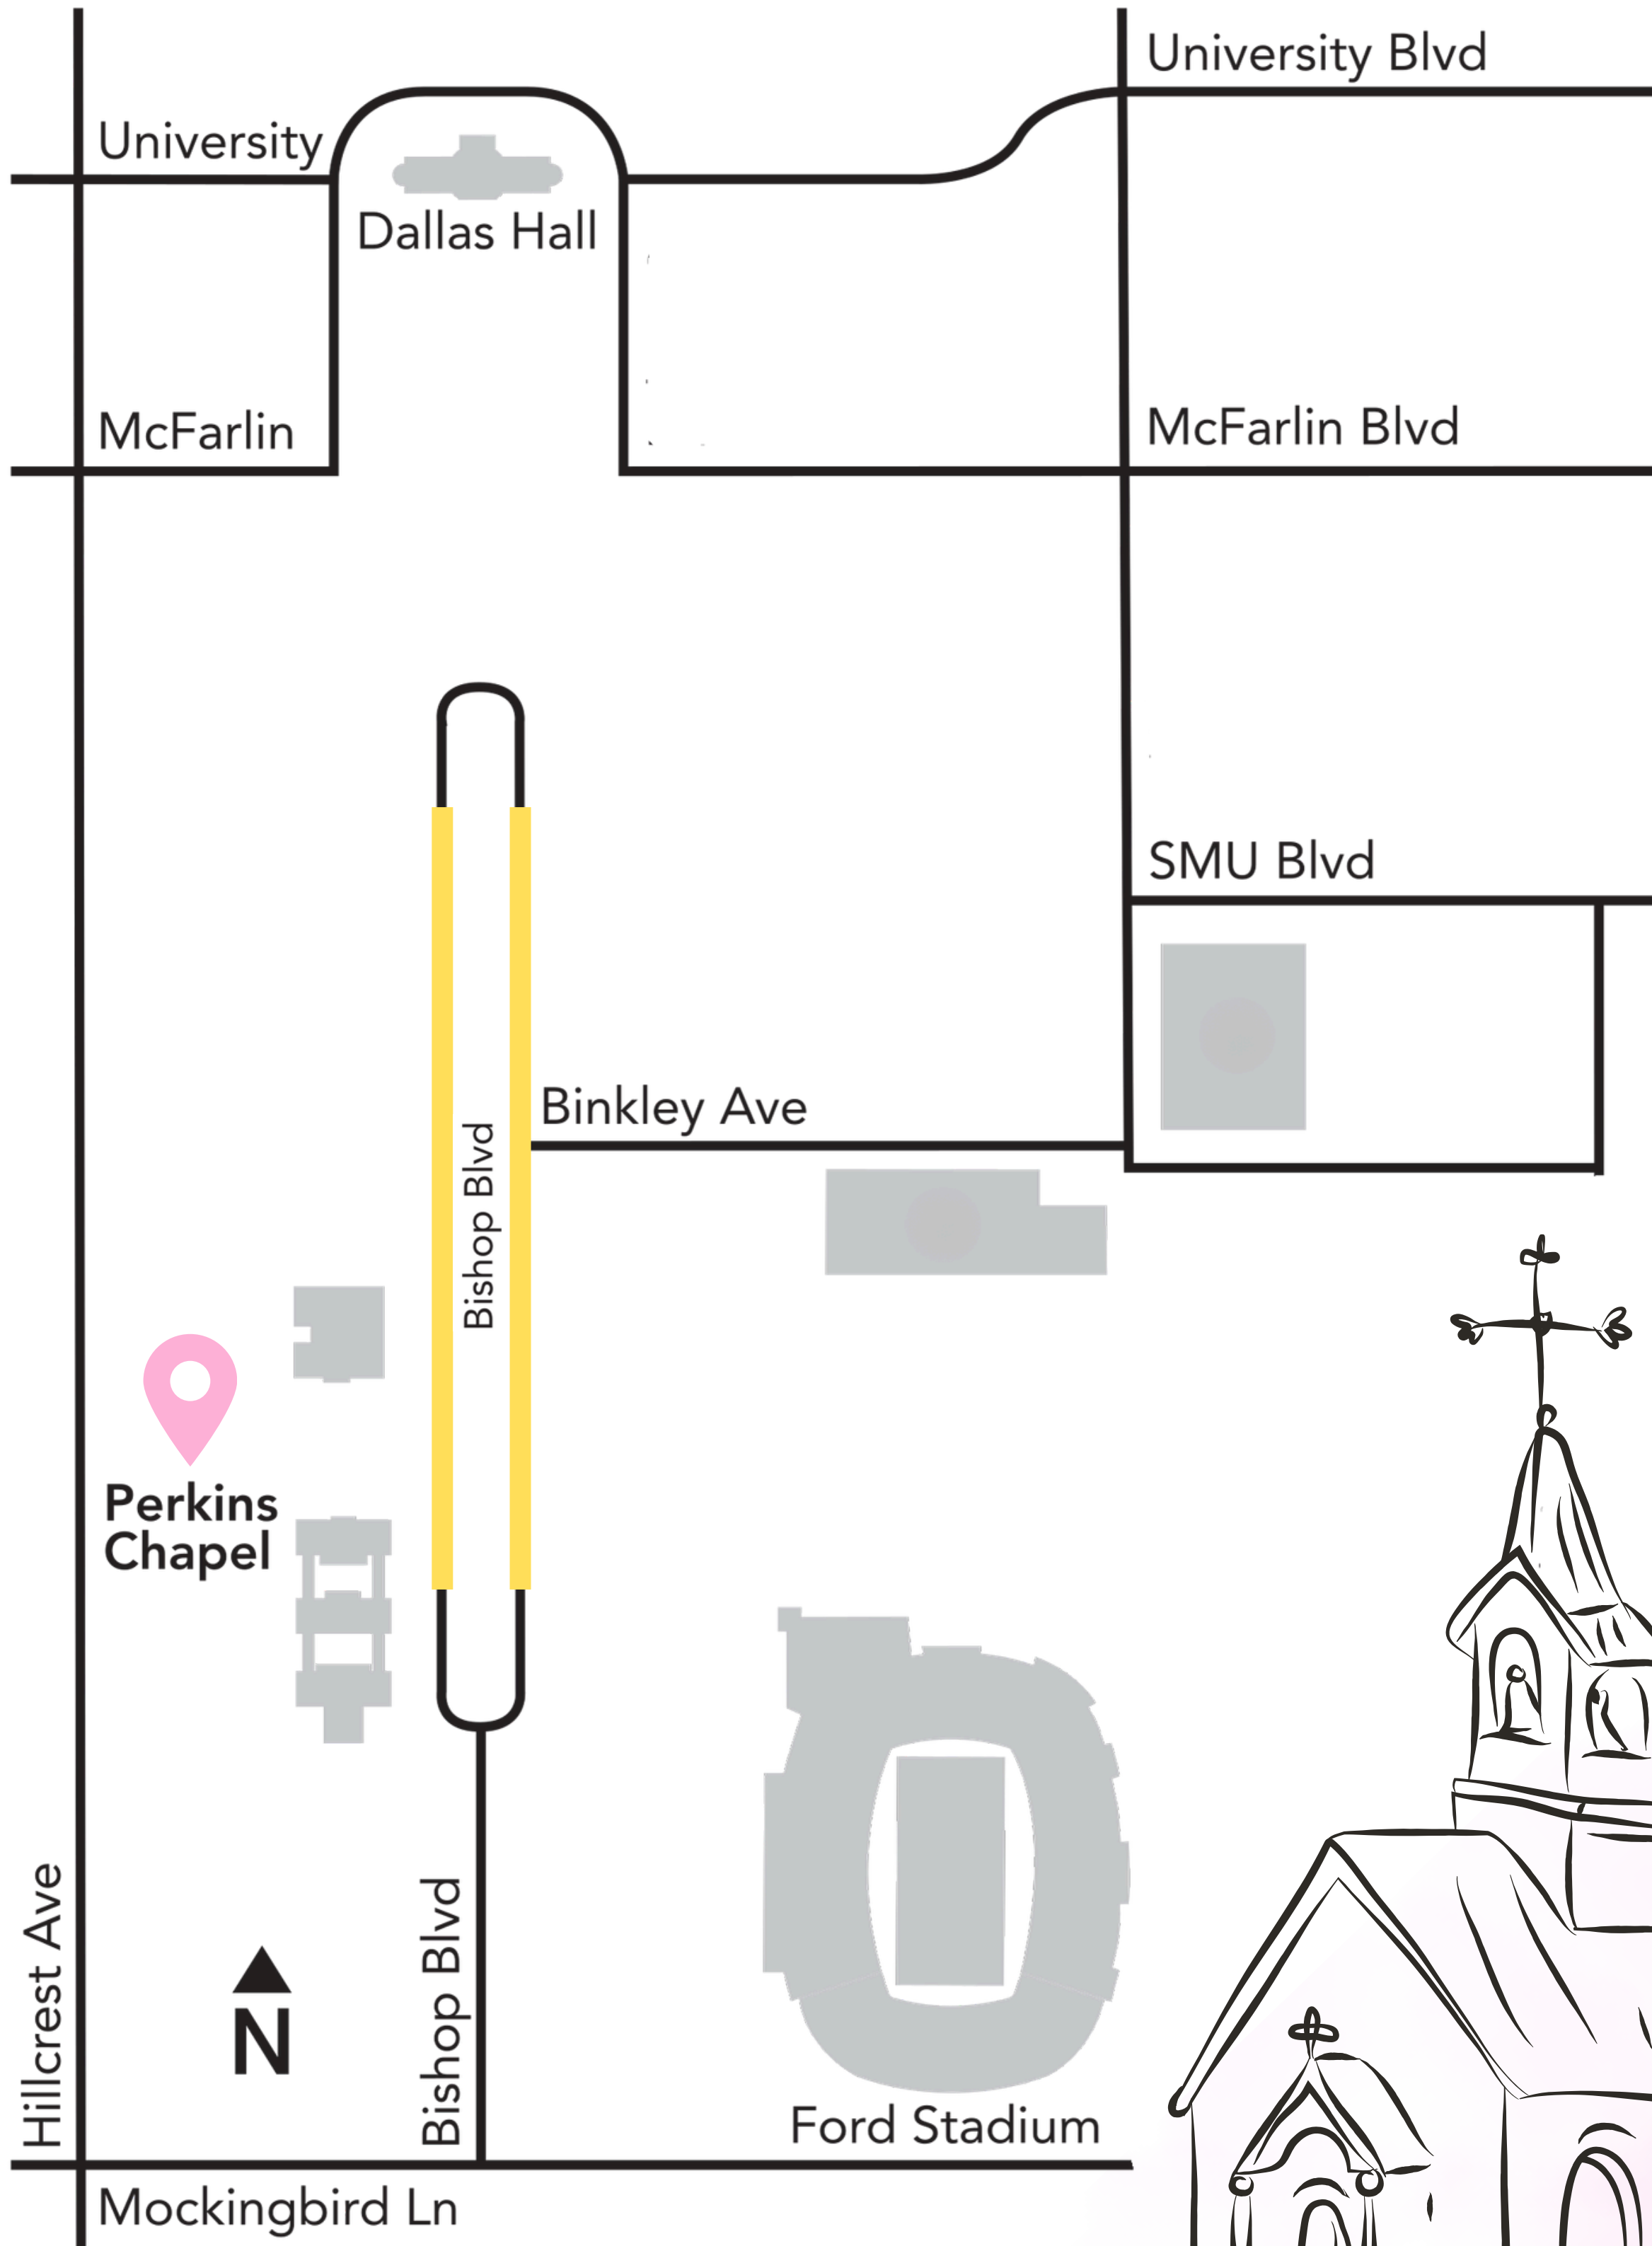

Perkins Chapel Parking Map

6001 Bishop Blvd, Dallas, TX 75205

Key

-  Guest Parking
-  Perkins Chapel