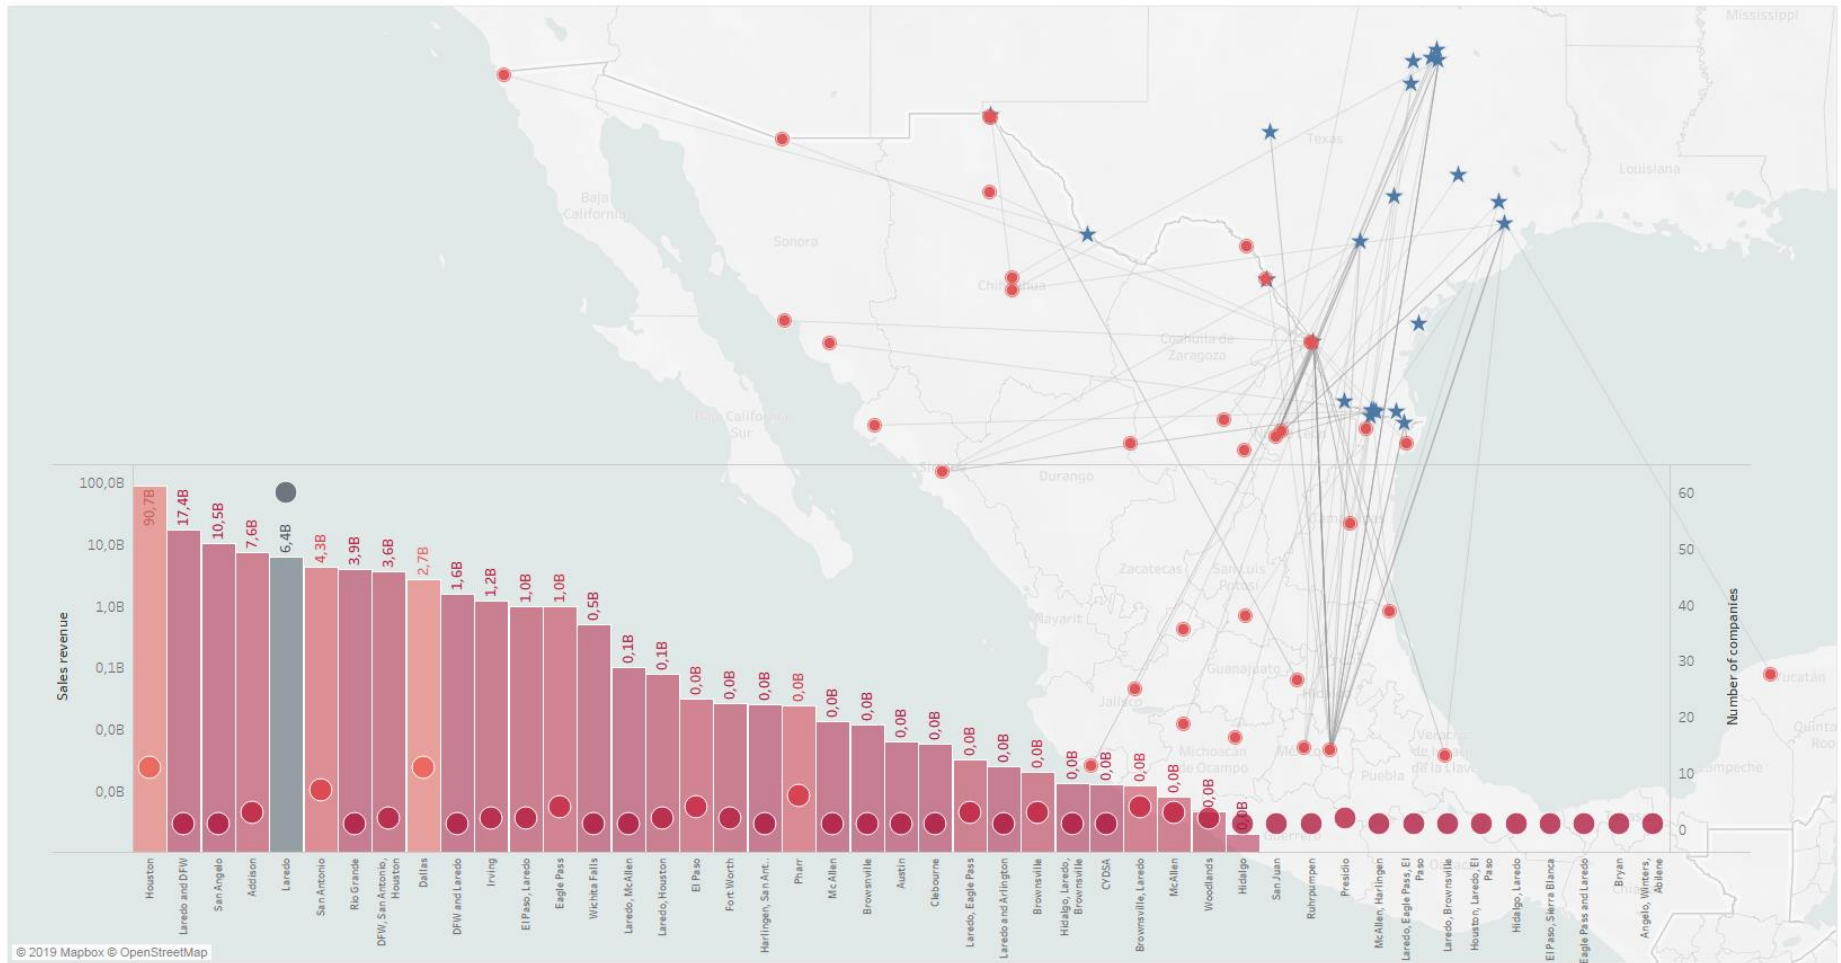

In partnership with the Cox School of Business

Map of Mexican Investment in Texas

Source: SMU Mission Foods Texas-Mexico Center