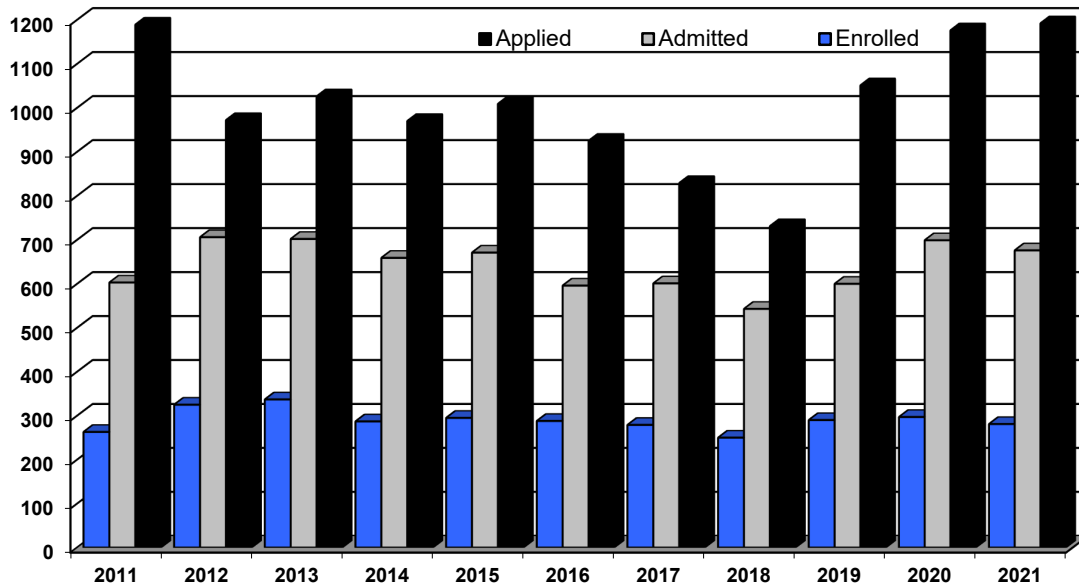

New Transfer Undergraduate Admission Statistics 2011-2021

Unduplicated Applicants			
Fall	Applied	Admitted	Enrolled
2021	1192	676	281
2020	1176	699	297
2019	1051	600	290
2018	731	543	250
2017	829	601	279
2016	925	596	288
2015	1,009	671	295
2014	970	659	287
2013	1,026	702	337
2012	972	706	325
2011	1189	603	263

Unduplicated Applicants - Applied, Admitted and Enrolled

Note: Beginning Fall 2019, based upon a revised admission policy methodology of counting applicants changed.