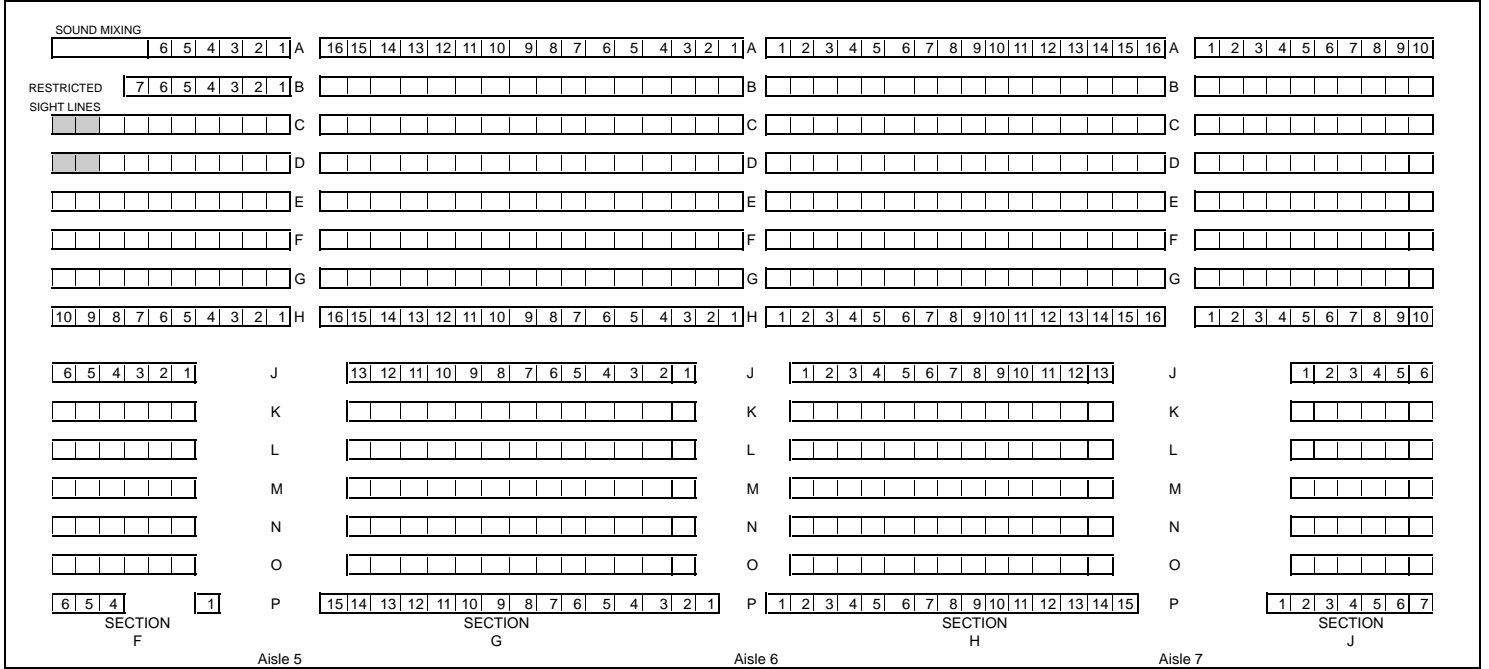

# McFARLIN MEMORIAL AUDITORIUM SMU-TOTAL CAPACITY 2386

## STAGE

MAIN FLOOR- 1222 SEATS

FIRST BALCONY- 678 SEATS

SECOND BALCONY- 486 SEATS