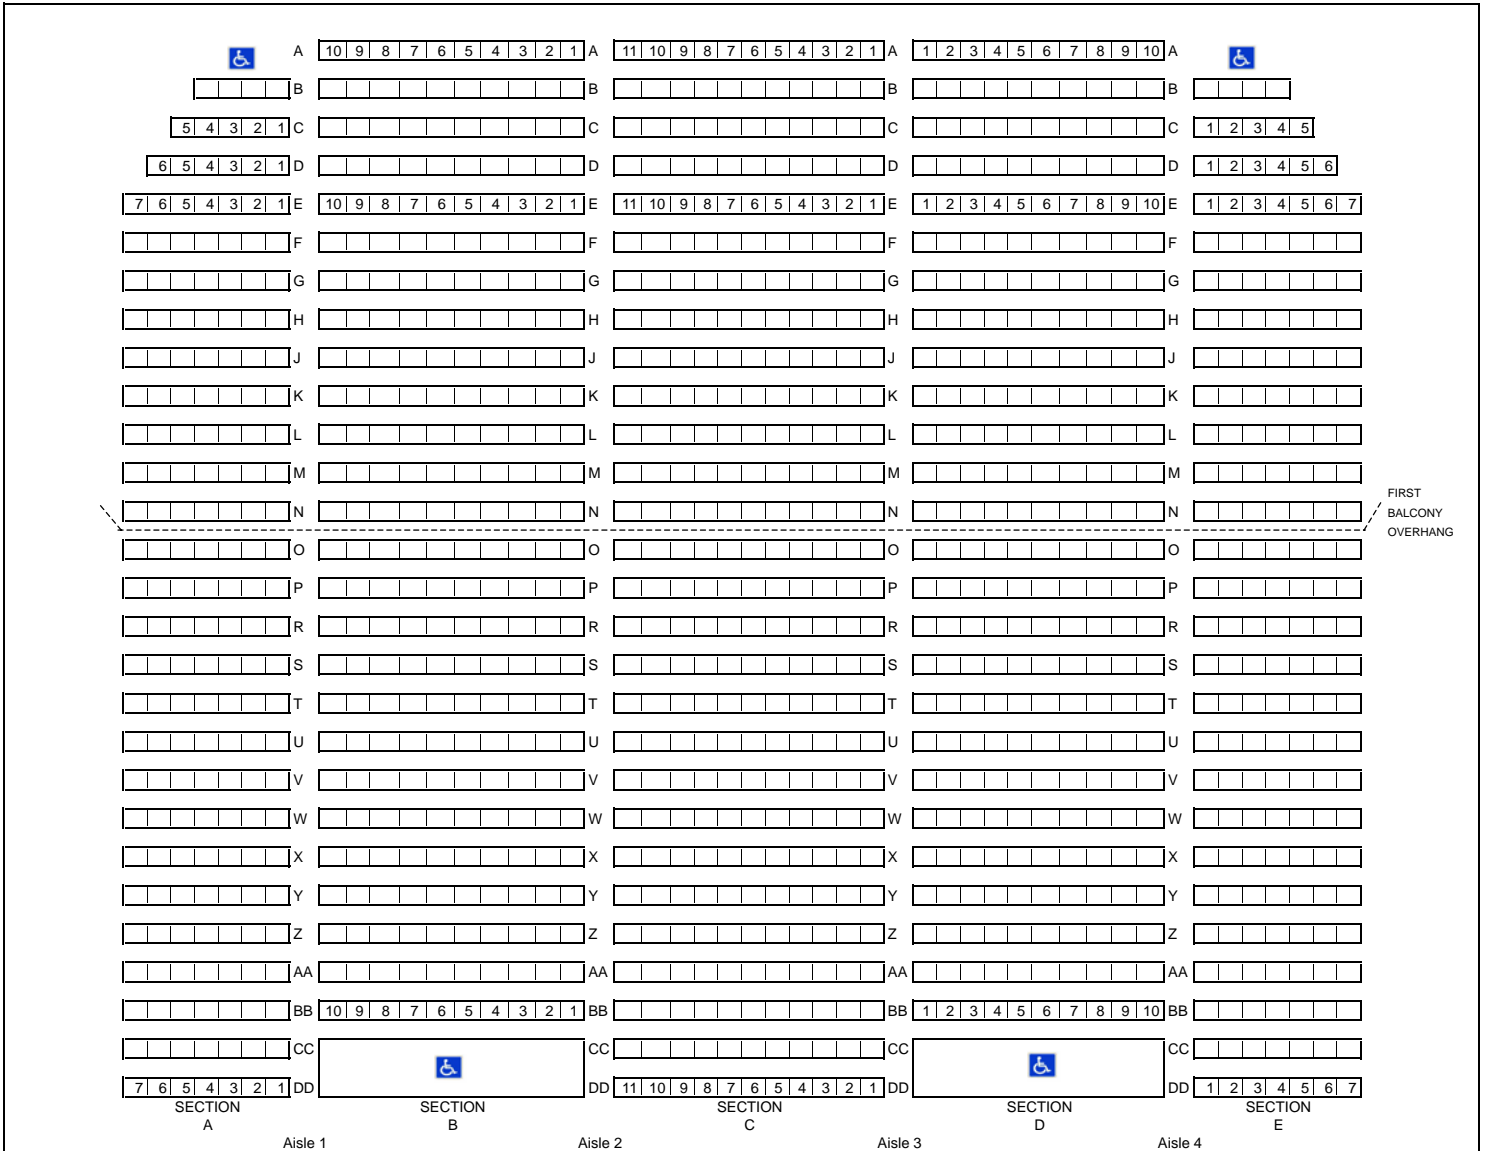

# McFARLIN MEMORIAL AUDITORIUM SMU-TOTAL CAPACITY 2386

## STAGE

MAIN FLOOR- 1222 SEATS

FIRST BALCONY- 678 SEATS

SECOND BALCONY- 486 SEATS