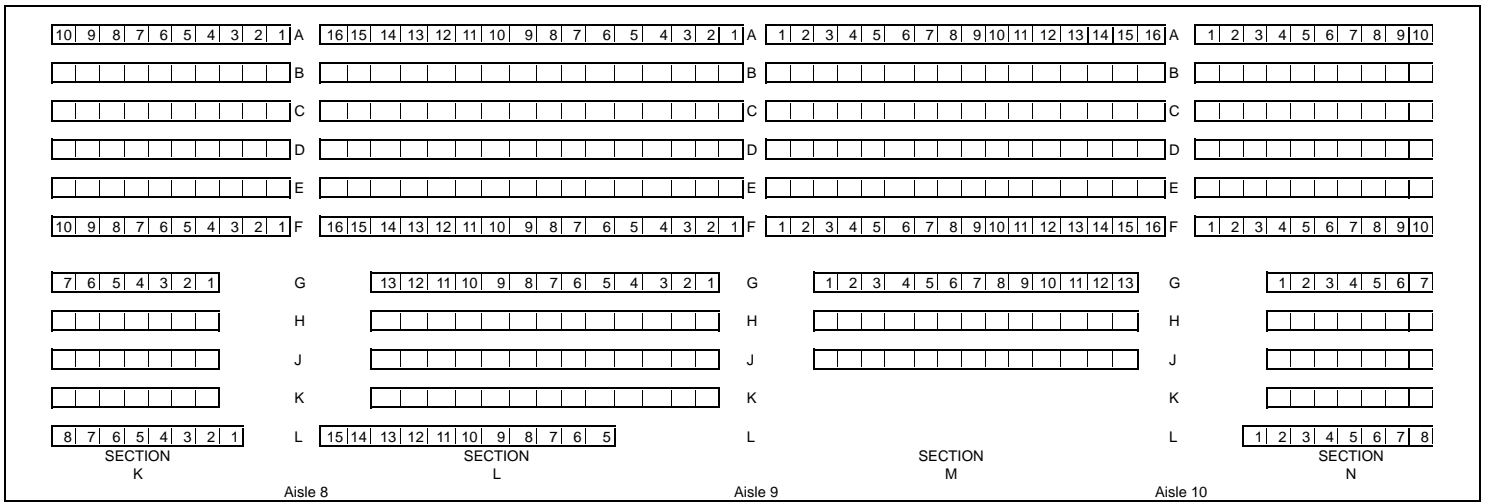

# McFARLIN MEMORIAL AUDITORIUM SMU-TOTAL CAPACITY 2386

## STAGE

MAIN FLOOR- 1222 SEATS

FIRST BALCONY- 678 SEATS

SECOND BALCONY- 486 SEATS