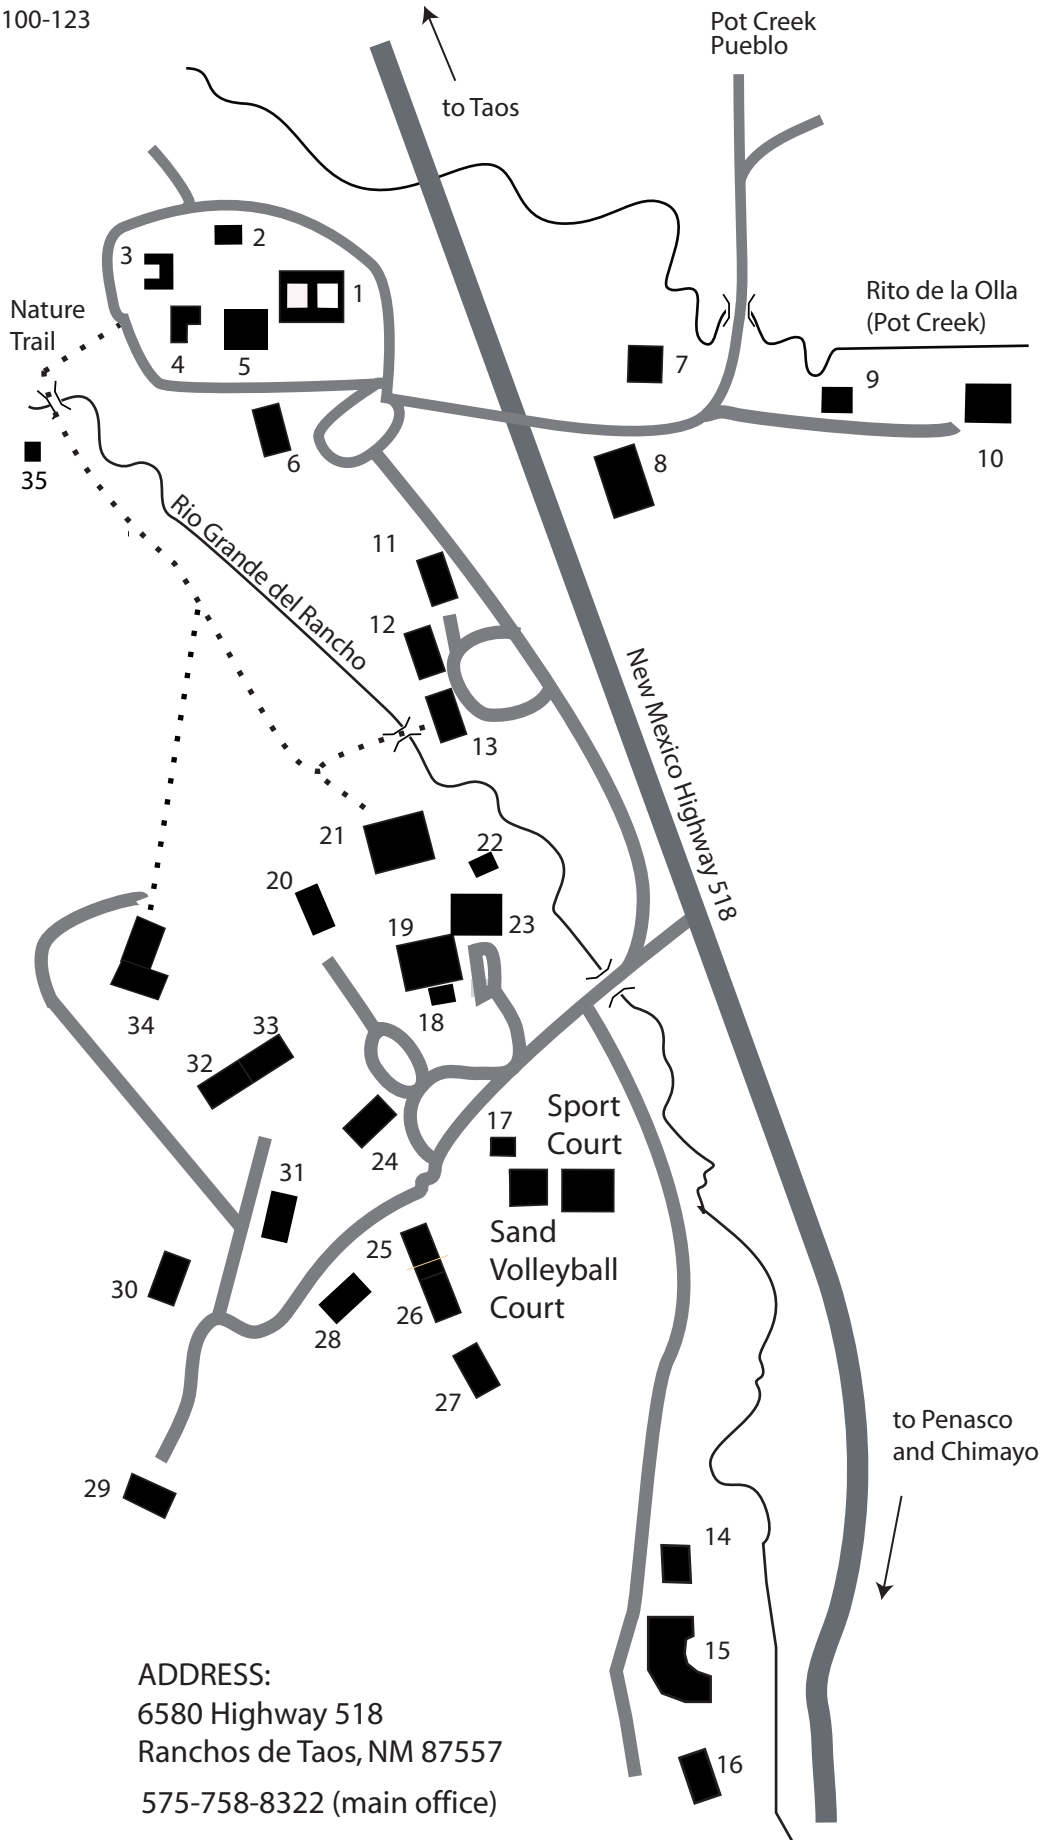

SMU-IN-TAOS Fort Burgwin Campus

- 1 Fort Building, Main Office, Classrooms 100-123
- 2 Commander's Quarters
- 3 Officer's Quarters Apts 1 - 5
- 4 Archaeology Lab and Artifact Repository
- 5 Wendorf Information Commons
- 6 Caretaker's Quarters and Shop
- 7 Chalet (Faculty Housing)
- 8 Art Barn
- 9 Archaeology Camping Area
- 10 Wendorf Residence
- 11 Faculty Casita 3A & 3B
- 12 Faculty Casita 2A & 2B
- 13 Faculty Casita 1A & 1B
- 14 Clements Guest House
- 15 Clements Conference Center
- 16 Heroy House
- 17 Pumphouse
- 18 Laundry Facility
- 19 Dining Hall
- 20 Ubelaker Classroom
- 21 O'Donnell Auditorium
- 22 Chapel at Fort Burgwin
- 23 Carolyn and David Miller Campus Center
- 24 Casita Thetford
- 25 Casita Ware
- 26 Casita Harvey
- 27 Casita Armstrong
- 28 Casita Montana
- 29 Casita Alta
- 30 Casita Arbolita
- 31 Casita Media
- 32 Casita Ultima West
- 33 Casita Ultima East
- 34 Casita Clements

ADDRESS:
6580 Highway 518
Ranchos de Taos, NM 87557
575-758-8322 (main office)

• • • • Footpaths and Trails