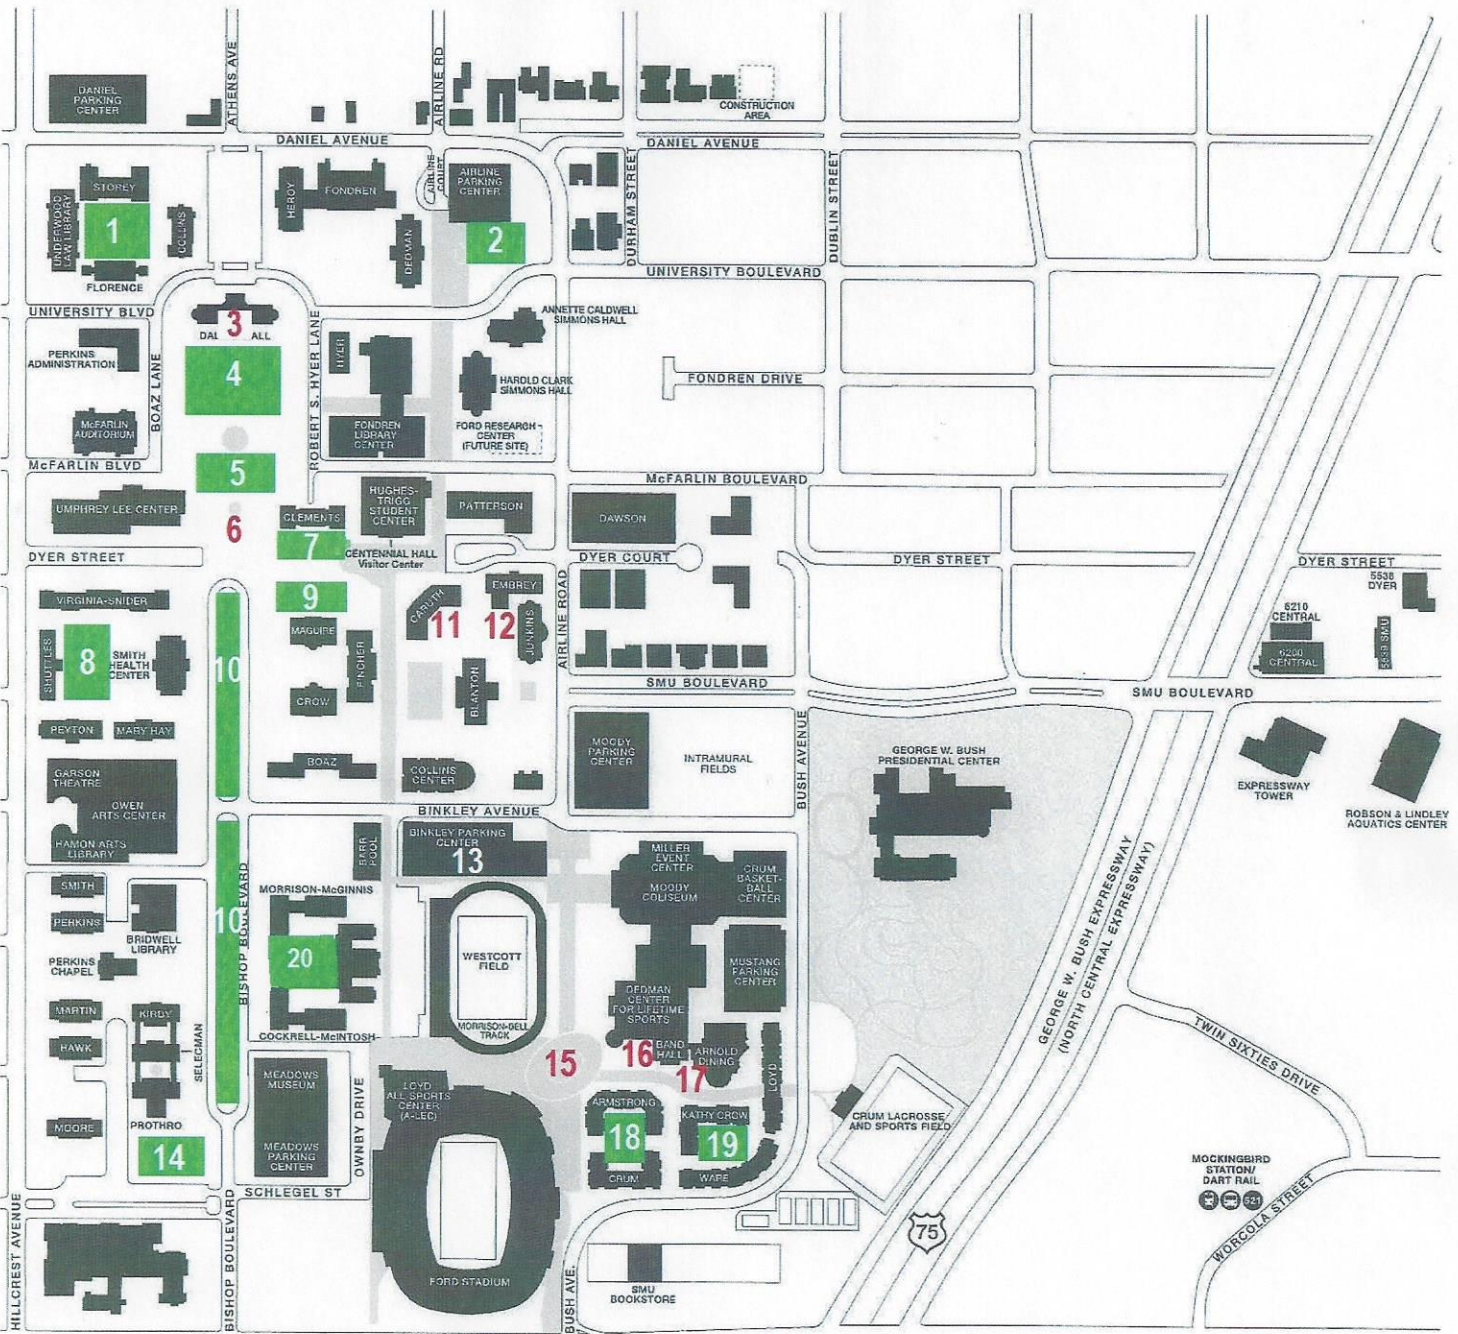

Outdoor Event Reservable Locations

KEY

- | | |
|--------------------------|---------------------------|
| 1 Law Quad | 12 Engineering Quad |
| 2 Late Fountain | 13 Binkley Parking Center |
| 3 Dallas Hall Steps | 14 Arden Forest |
| 4 Dallas Hall Lawn North | 15 Doak Walker Plaza |
| 5 Dallas Hall Lawn South | 16 Van Meter Plaza |
| 6 Flagpole | 17 Arnold Dining |
| 7 Clements Hall Lawn | 18 Armstrong/Crum Lawn |
| 8 Health Center Backyard | 19 Crow/Ware Lawn |
| 9 Maguire Lawn | 20 McElvaney Lawn |
| 10 The Boulevard | |
| 11 Caruth Amphitheater | |