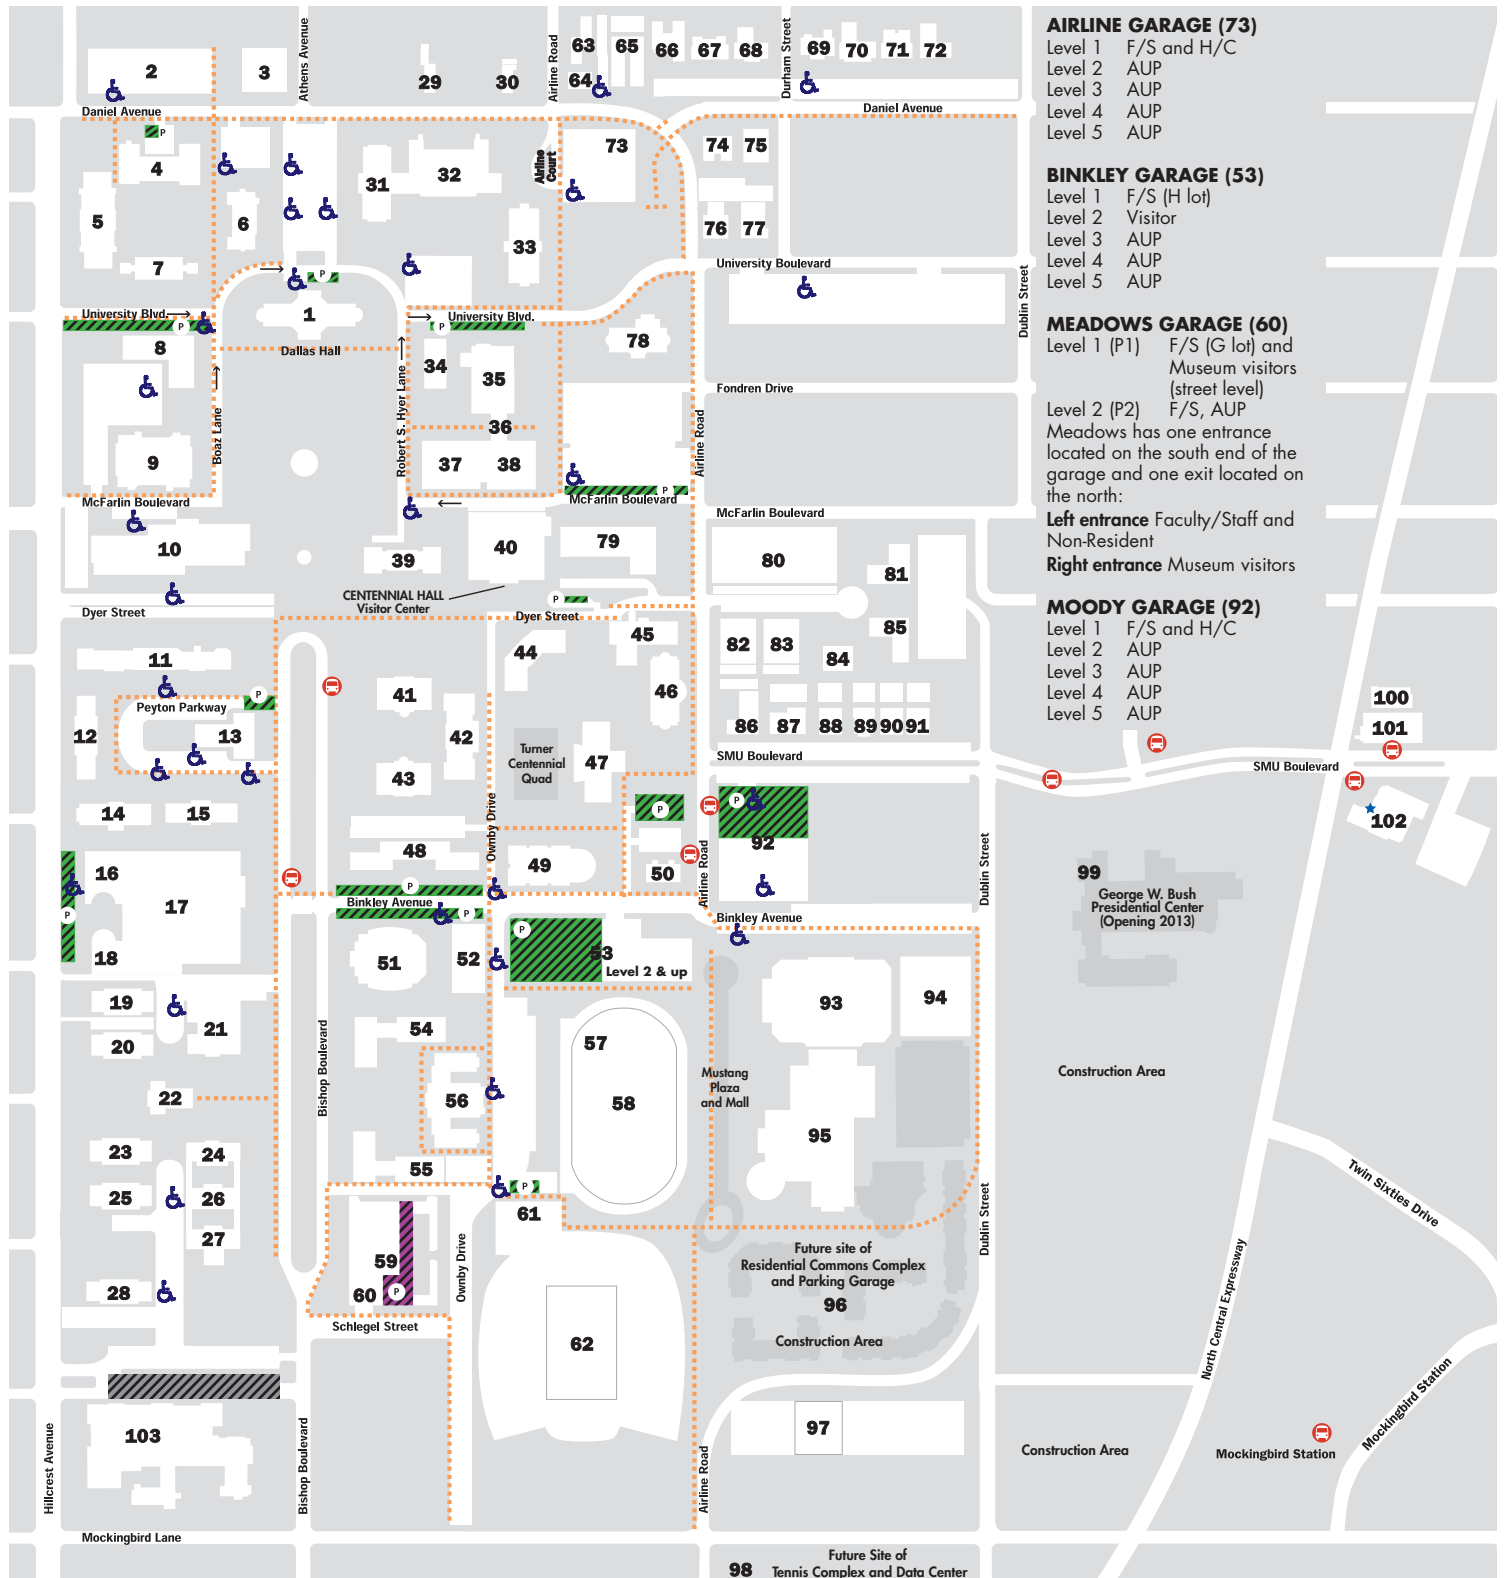

Visitor Parking Map 2012-13

SMU Park 'N Pony

AIRLINE GARAGE (73)

- Level 1 F/S and H/C
- Level 2 AUP
- Level 3 AUP
- Level 4 AUP
- Level 5 AUP

BINKLEY GARAGE (53)

- Level 1 F/S (H lot)
- Level 2 Visitor
- Level 3 AUP
- Level 4 AUP
- Level 5 AUP

MEADOWS GARAGE (60)

1. Level 1 (P1) F/S (G lot) and Museum visitors (street level)
   - Level 2 (P2) F/S, AUP
2. Meadows has one entrance located on the south end of the garage and one exit located on the north:

- **Left entrance** Faculty/Staff and Non-Resident
- **Right entrance** Museum visitors

MOODY GARAGE (92)

- Level 1 F/S and H/C
- Level 2 AUP
- Level 3 AUP
- Level 4 AUP
- Level 5 AUP

Parking and ID Card Services
Expressway Tower, first floor
6116 North Central Expressway, Suite 101
Dallas, TX 75206
214-768-7275 (PARK)
parking@smu.edu

Visit smu.edu/parknpony for vehicle regulations, enforcement hours and days and general parking information.

Please note that some lots may not be available for use on game days. Please see game day parking maps/notices.

- Highland Park United Methodist Church Parking
  Parking by permit only.
- Meadows Museum Visitor Parking
  Use entrance on right. Pay upon exit. No overnight parking (midnight – 7 a.m.)
- Park 'N Pony office
- Metered/Pay Station Parking (P)
  Please display parking receipt or visitor entry ticket on front dash.
- Mustang Express Service
  Free of charge.
- Disabled Parking
- Lighted Walkway
  Walkways provide additional lighting and greater visibility.

No parking in permit only, F/S, reserve or resident areas.