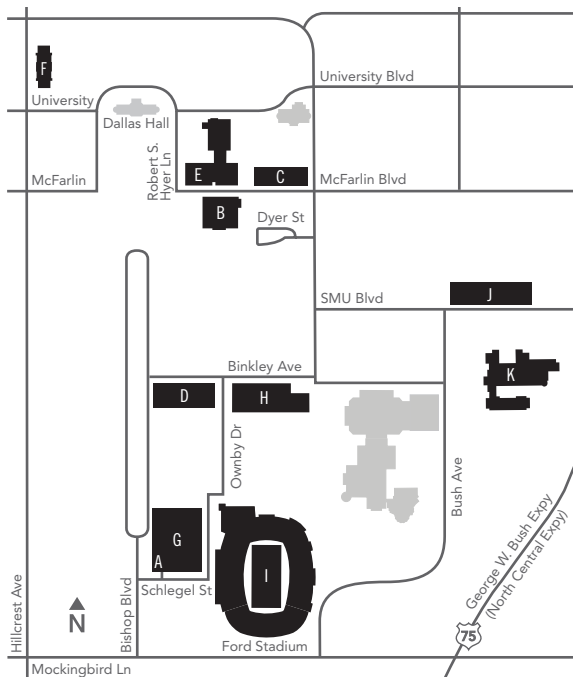

REUNION WEEKEND EVENT LOCATIONS

- A** Meadows Parking Center (*Friday parking*)
- B** Hughes-Trigg Ballroom (*Reunion check-in*)
- C** Gerald J. Ford Hall (*Friday tour*)
- D** SMU Indoor Performance Center (*Friday lunch*)
- E** Fondren Library (*Friday tour*)
- F** Underwood Law Library (*Friday tour*)
- G** Meadows Museum (*Friday tour, President's welcome and reception kickoff*)
- H** Binkley Parking Center (*Parking for Saturday's Commencement*)
- I** Gerald J. Ford Stadium (*Saturday's Commencement*)
- J** Bush Institute Parking Center (*Parking for Saturday lunch*)
- K** George W. Bush Institute, entrance on Bush Avenue (*Saturday lunch*)

Visit smu.edu/1972 for maps and directions to additional Reunion Weekend locations.