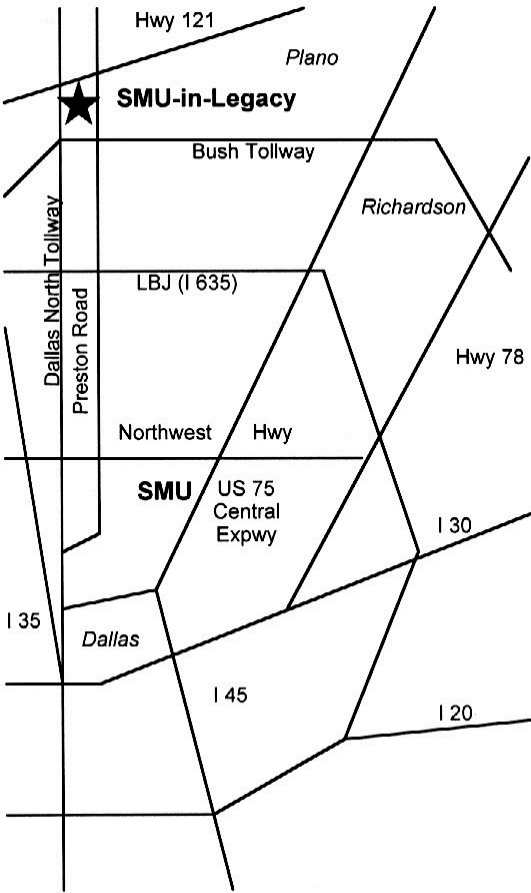

SMU's Plano Site In Legacy Park Plano, Texas

Address:

5228 Tennyson Pkwy
Plano, Texas 75024

Parking & Entrance:

Building #3
Room 3103, Auditorium