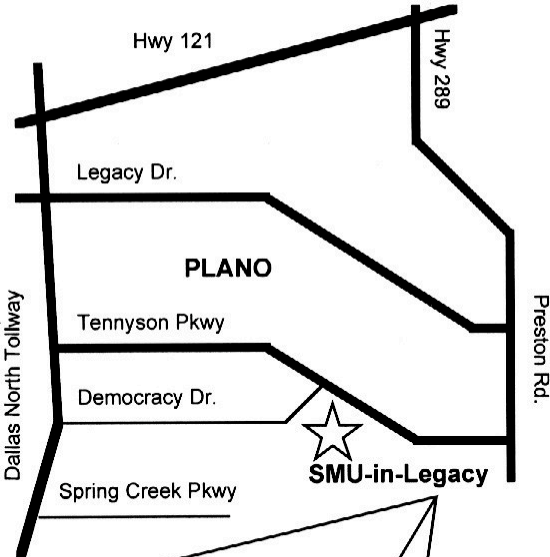

SMU's Plano Site In Legacy Park Plano, Texas

Address:

5228 Tennyson Pkwy
Plano, Texas 75024

Parking & Entrance:

Building #3
Room 3103, Auditorium