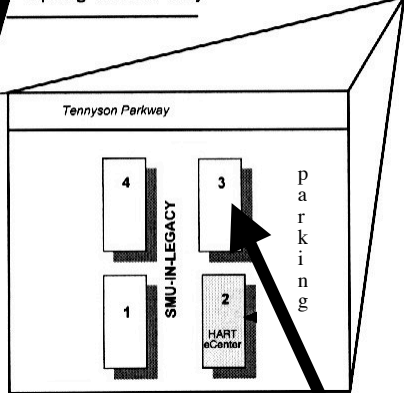

SMU's Plano Site In Legacy Park Plano, Texas

Address:

5228 Tennyson Pkwy
Plano, Texas 75024

Parking & Entrance:

Building #3
Room 3103, Auditorium