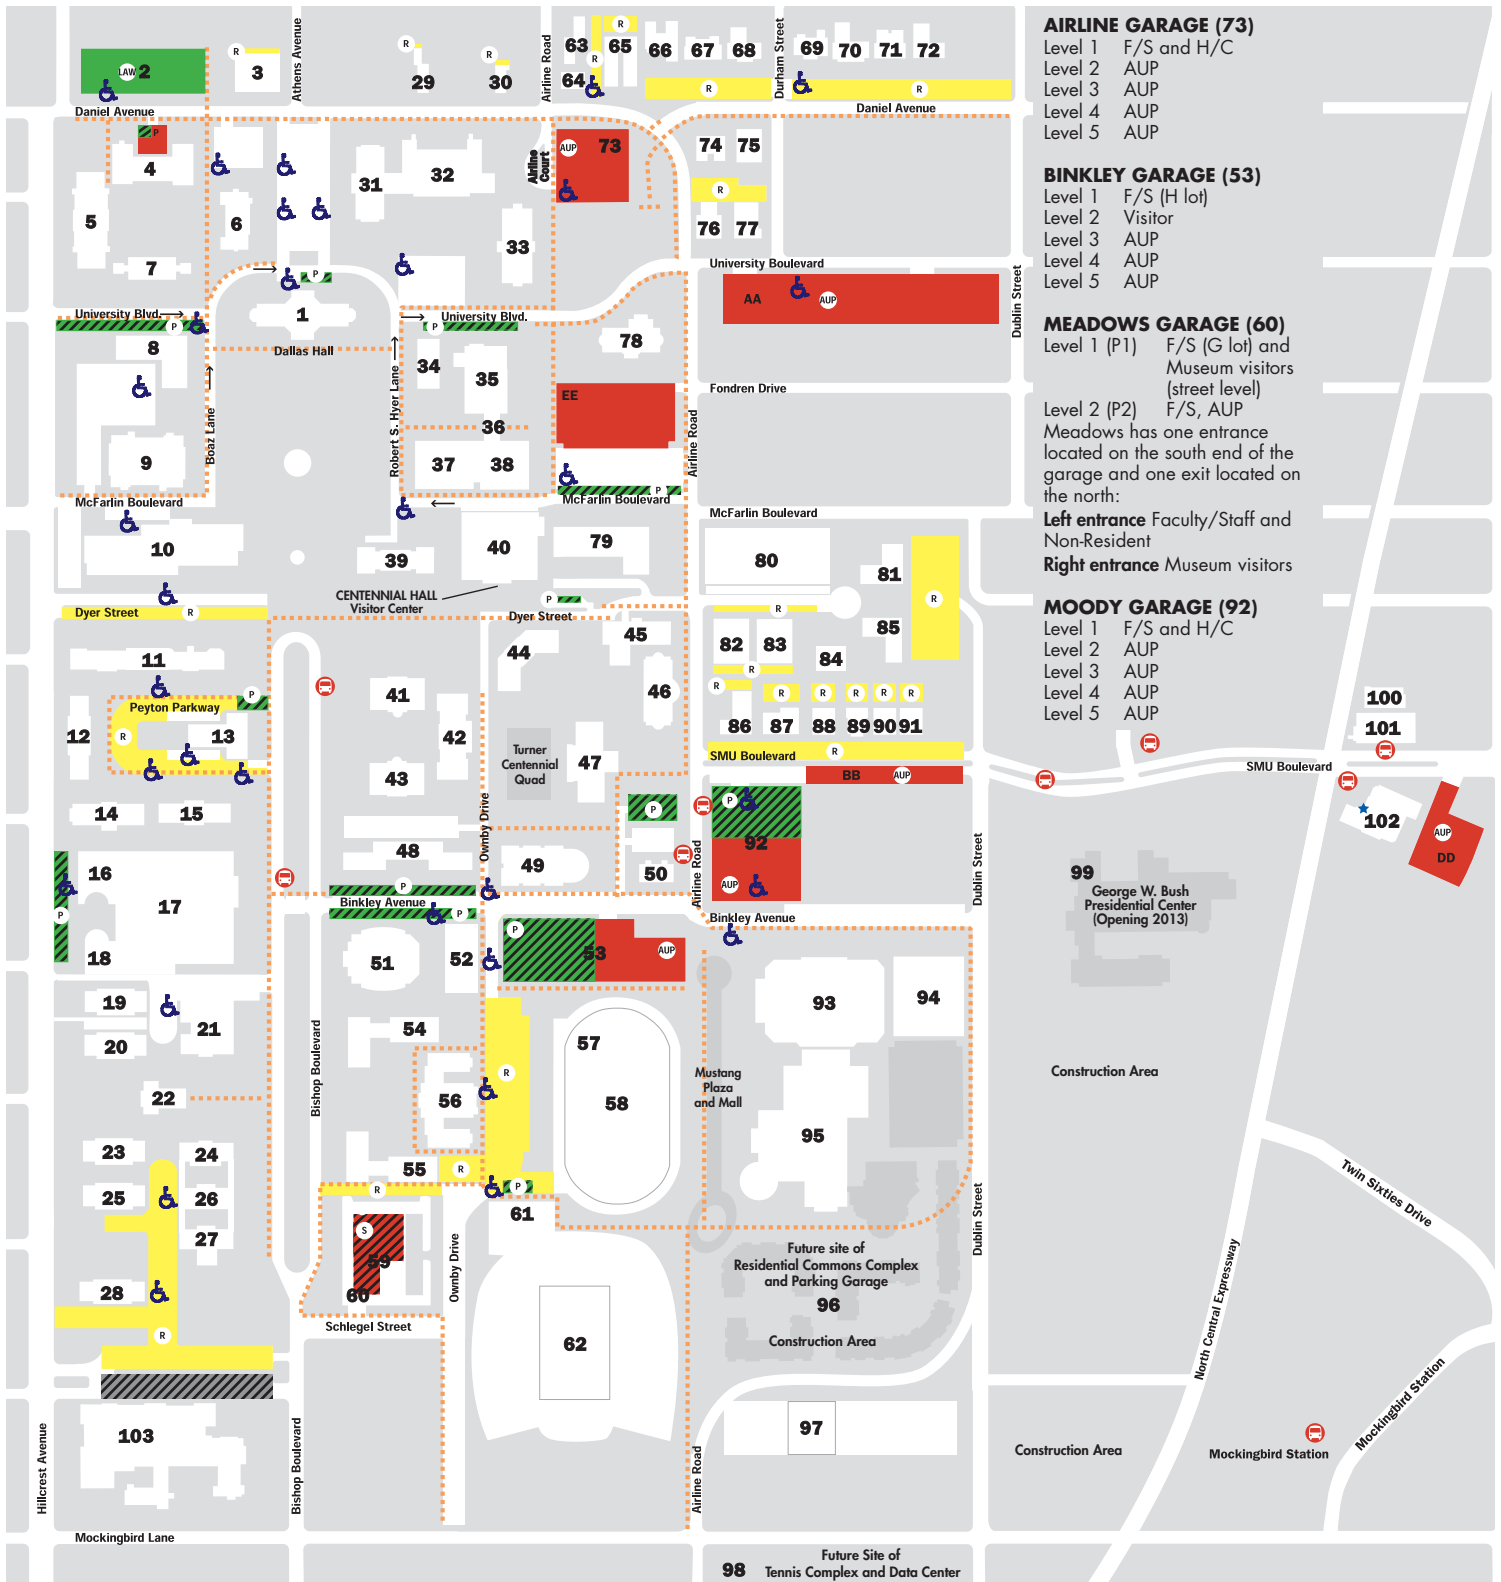

Summer Conference Parking Map 2012-13

SMU Park 'N Pony

AIRLINE GARAGE (73)

- Level 1 F/S and H/C
- Level 2 AUP
- Level 3 AUP
- Level 4 AUP
- Level 5 AUP

BINKLEY GARAGE (53)

- Level 1 F/S (H lot)
- Level 2 Visitor
- Level 3 AUP
- Level 4 AUP
- Level 5 AUP

MEADOWS GARAGE (60)

1. Level 1 (P1) F/S (G lot) and Museum visitors (street level)
   - Level 2 (P2) F/S, AUP
2. Meadows has one entrance located on the south end of the garage and one exit located on the north:

- **Left entrance** Faculty/Staff and Non-Resident
- **Right entrance** Museum visitors

MOODY GARAGE (92)

- Level 1 F/S and H/C
- Level 2 AUP
- Level 3 AUP
- Level 4 AUP
- Level 5 AUP

Parking and ID Card Services
Expressway Tower, first floor
6116 North Central Expressway, Suite 101
Dallas, TX 75206
214-768-7275 (PARK)
parking@smu.edu

Visit smu.edu/parkpony for vehicle regulations, enforcement hours and days and general parking information.

Please note that some lots may not be available for use on game days. Please see game day parking maps/notices.

SMU Permit Required (AUP) and Student (S)
All Registered Vehicles. No parking in F/S or visitor spaces.

Law (LAW)

Resident (R)
No parking in RLSH staff spaces.

Highland Park United Methodist Church Parking
Parking by permit only.

Park 'N Pony office

Mustang Express Service
Free of charge.

Disabled Parking

Lighted Walkway
Walkways provide additional lighting and greater visibility.

Metered/Pay Station Parking (P)
Please display parking receipt or visitor entry ticket on front dash.