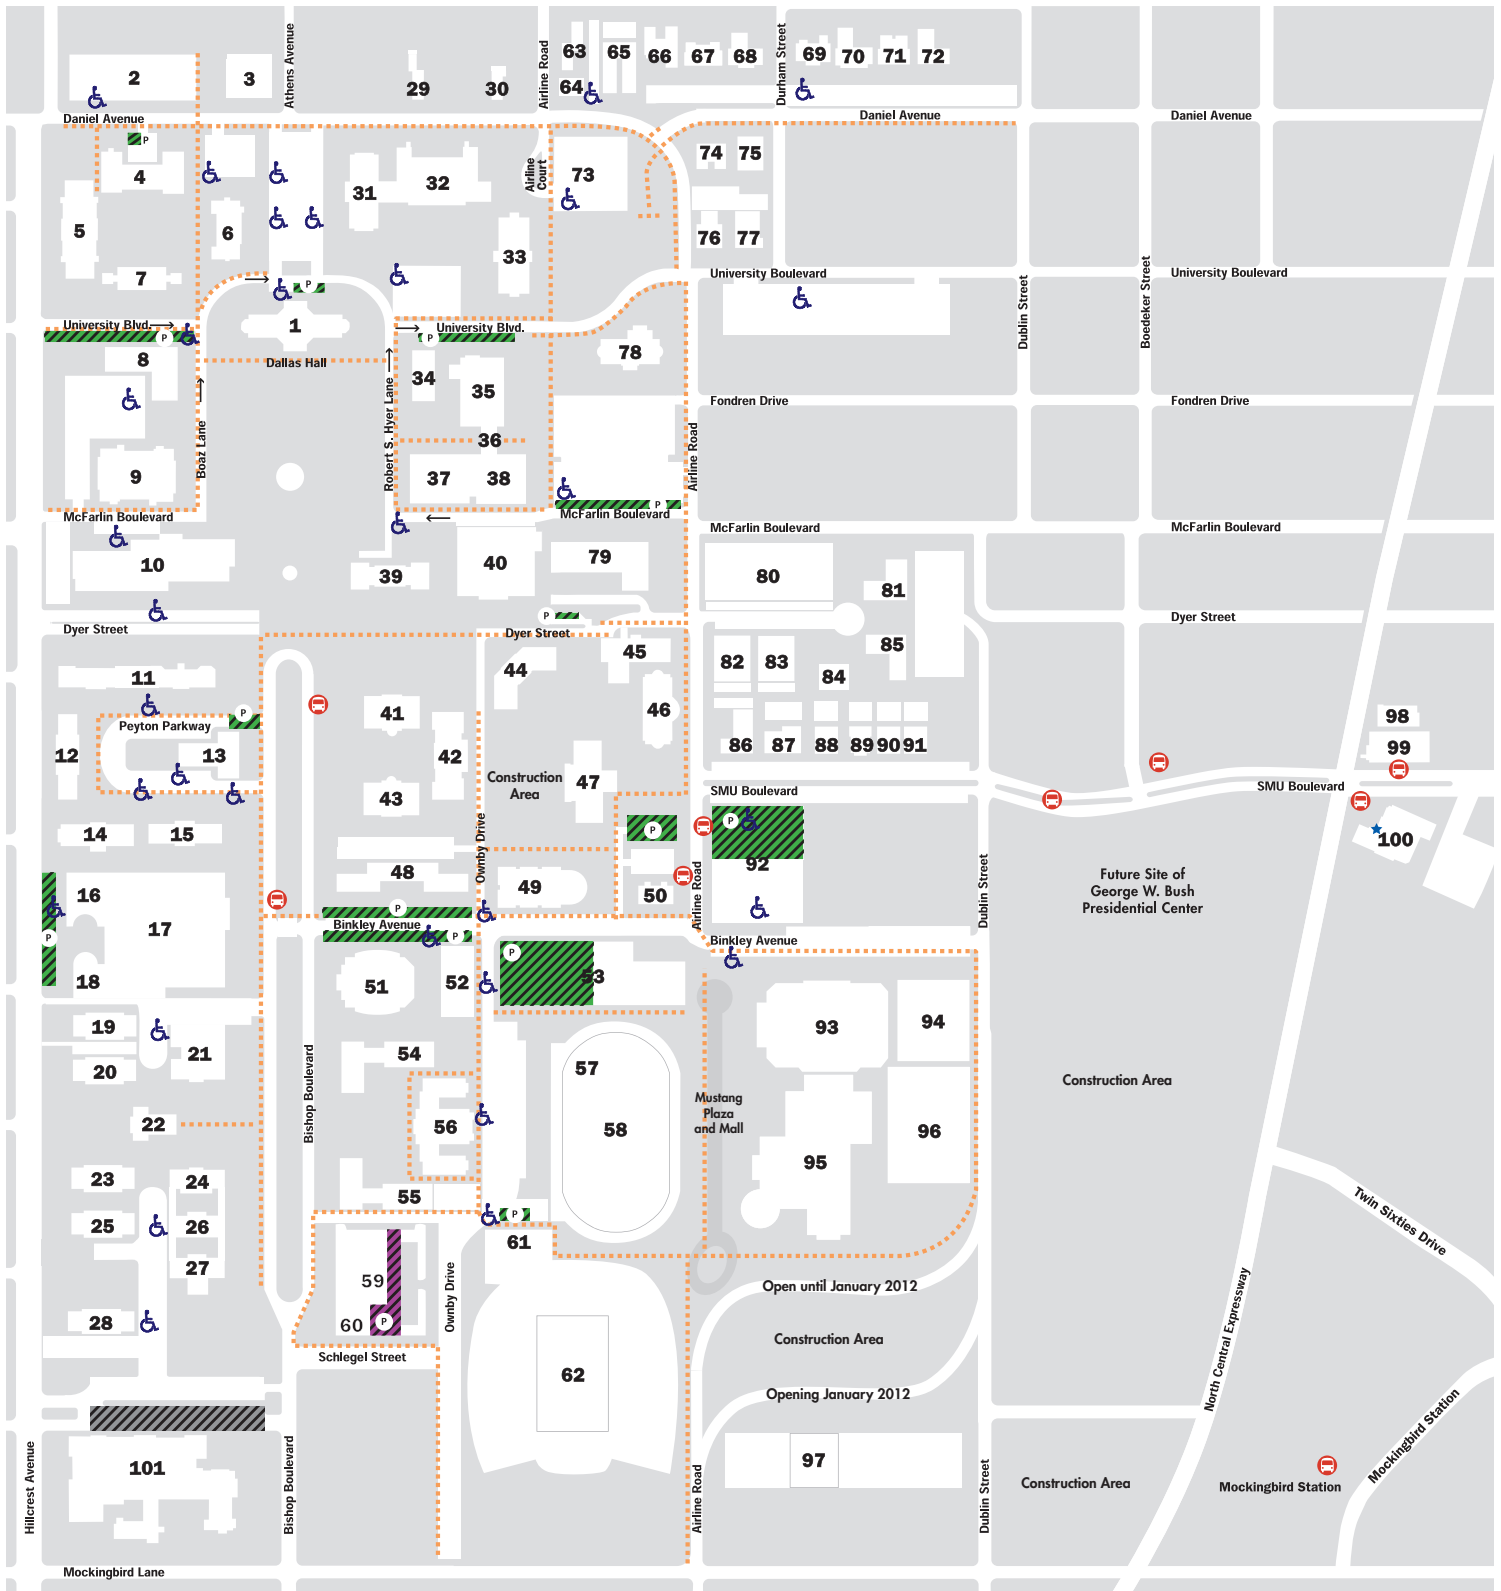

Visitor Parking Map 2011-12

SMU Park 'N Pony

Parking and ID Card Services
 Expressway Tower, first floor
 6116 North Central Expressway, Suite 101
 Dallas, TX 75206
 214-768-7275 (PARK)
 parking@smu.edu

Visit smu.edu/parknpony for vehicle regulations, enforcement hours and days and general parking information.

Please note that some lots may not be available for use on game days. Please see Game Day parking maps/notices.

-  Highland Park United Methodist Church Parking
Parking by permit only.
 -  Meadows Museum Visitor Parking
Use entrance on right. Pay upon exit.
 -  Park 'N Pony office
 -  Metered/Pay Station Parking (P)
Please display parking receipt or visitor entry ticket on front dash.
 -  Mustang Express Service
Free of charge.
 -  Disabled Parking
 -  Lighted Walkway
Walkways provide additional lighting and greater visibility.
- No parking in permit only, F/S, reserve or resident areas.