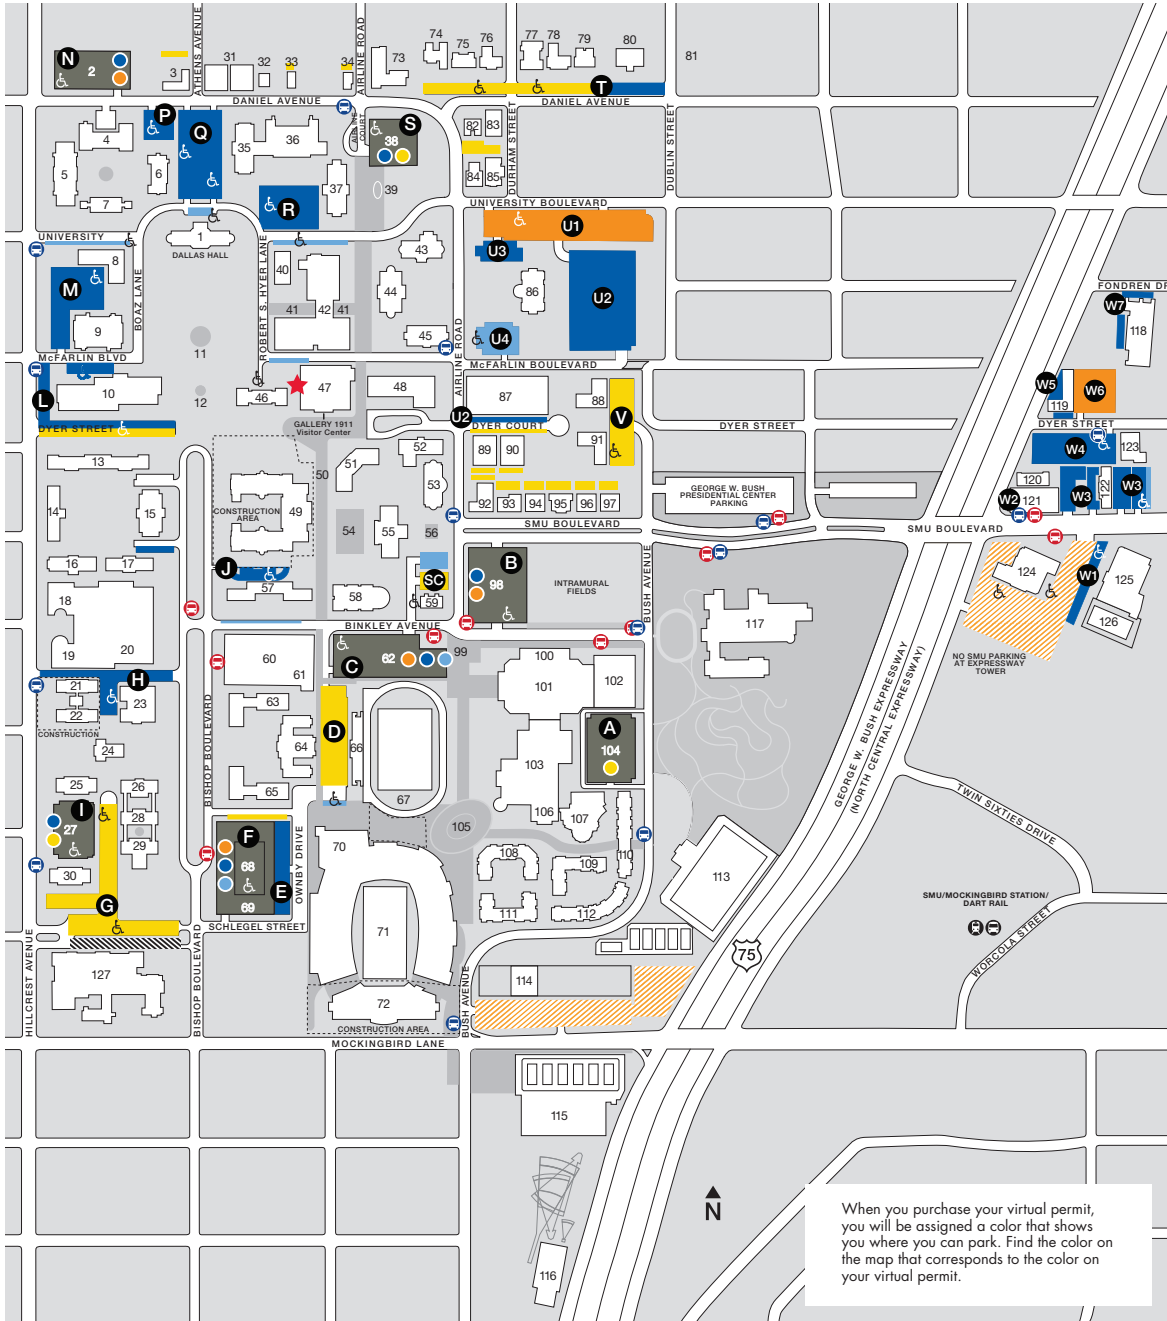

When you purchase your virtual permit, you will be assigned a color that shows you where you can park. Find the color on the map that corresponds to the color on your virtual permit.

SMU Parking and ID Card Services

Hughes-Trigg Student Center
3140 Dyer Street, Suite 107
Dallas, TX 75205
214-768-7275 (PARK)
parking@smu.edu
smu.edu/interactivemap

Visit smu.edu/parkingID for vehicle regulations, enforcement hours and days, and general parking information.

Please note that some lots may not be available for use on game days. Please see game day parking maps/notices.

Airline Parking Center (S, 38)

Level 1-3 Employee S permit required, H/C
Level 4-5 Student resident permit

Binkley Parking Center (C, 62)

No resident parking
Level 1 Employee C permit required
Level 2 Visitors only, no students or employees
Level 3-5 Student commuter permit

Daniel Parking Center (N, 2)

Level 1-2 Employee N permit required
Level 3-5 Student commuter permit

Hillcrest Parking Center (I, 27)

Level 1 HPUMC parking
Level 2 Employee I permit required, H/C
Level 3-4 Student resident permit

Meadows Parking Center (F, 69)

No resident parking
Level 1 (P1) Employee F permit and museum visitors (street level)
Level 2 (P2) Student commuter permit, Employee F permit
Meadows has one entrance located on the south end of the garage and one exit located on the north:
Left entrance Student commuter permit, Employee F permit
Right entrance Museum visitors

Moody Parking Center (B, 98)

Level 1-2 Employee B permits required, H/C
Level 3-5 Student commuter permit

Mustang Parking Center (A, 104)

All Levels Resident or RLSH permit required

- **Employee** Lettered lots are restricted by assignment only. Lettered permit required.
- **Student commuter** Permit required. No parking in visitor spaces.
- **Student Resident/RLSH staff** No resident or overnight parking (midnight-7 a.m.) in the Binkley Parking Center or Meadows Parking Center. No parking in Meadows Museum visitor spaces.
- **Highland Park United Methodist Church parking**
- **Customer parking only** No SMU parking.
- **Pay by space or pay station parking**
  Please display parking receipt or visitor entry ticket on front dash.
- ★ **SMU Parking and ID Card Services Office**
- **SMU Red Express 440**
  Free of charge
- **SMU Blue Express 442**
  Free of charge
- **Disabled parking (ADA parking)**